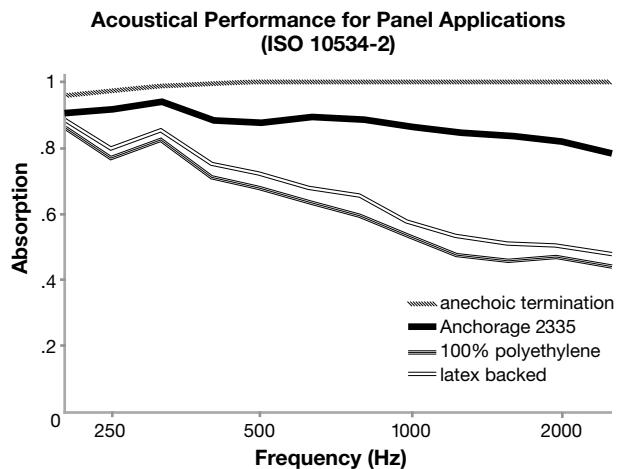

Anchorage 2335

Acoustic

Specifications

Content

35% post-consumer recycled polyester
65% pre-consumer recycled polyester

Weight

15.0 ± 1.0 oz./lin. yd.

Width

66" min. useable

Repeat

none

Cleaning Code

W-S

Performance

Colorfastness to Light (AATCC 16 Option 3)
Grade 4 min. at 40 hours

Colorfastness to Crocking (AATCC 8)
Grade 4 min. dry & Grade 3 min. wet

Breaking Strength (ASTM D5034)
275 lbf min. warp and fill

Flammability (ASTM E84)
Class I or A

Acoustical Performance

The plot below summarizes impedance tube measurements of absorption of an anechoic termination and various fabrics in front of the anechoic termination.

NRC of anechoic termination

1.00

NRC of fabric in front of anechoic termination

.85

Miscellaneous

Colors may vary slightly between dye lots.

This is a directional fabric.

Application testing of this product is recommended.

Also available in 54" width (Open House 2334).

Visit guilfordofmaine.com for complete specs and samples.

*ACT® registered certification marks.

American Micro Industries, Inc.
Attn: SoundproofCow.com
440 Ramsey Avenue
Chambersburg, PA 17201

sales@soundproofcow.com

Toll Free: 1-866-949-9COW
(1-866-949-9269)
Local: 717-262-7206
Fax: 717-261-1790