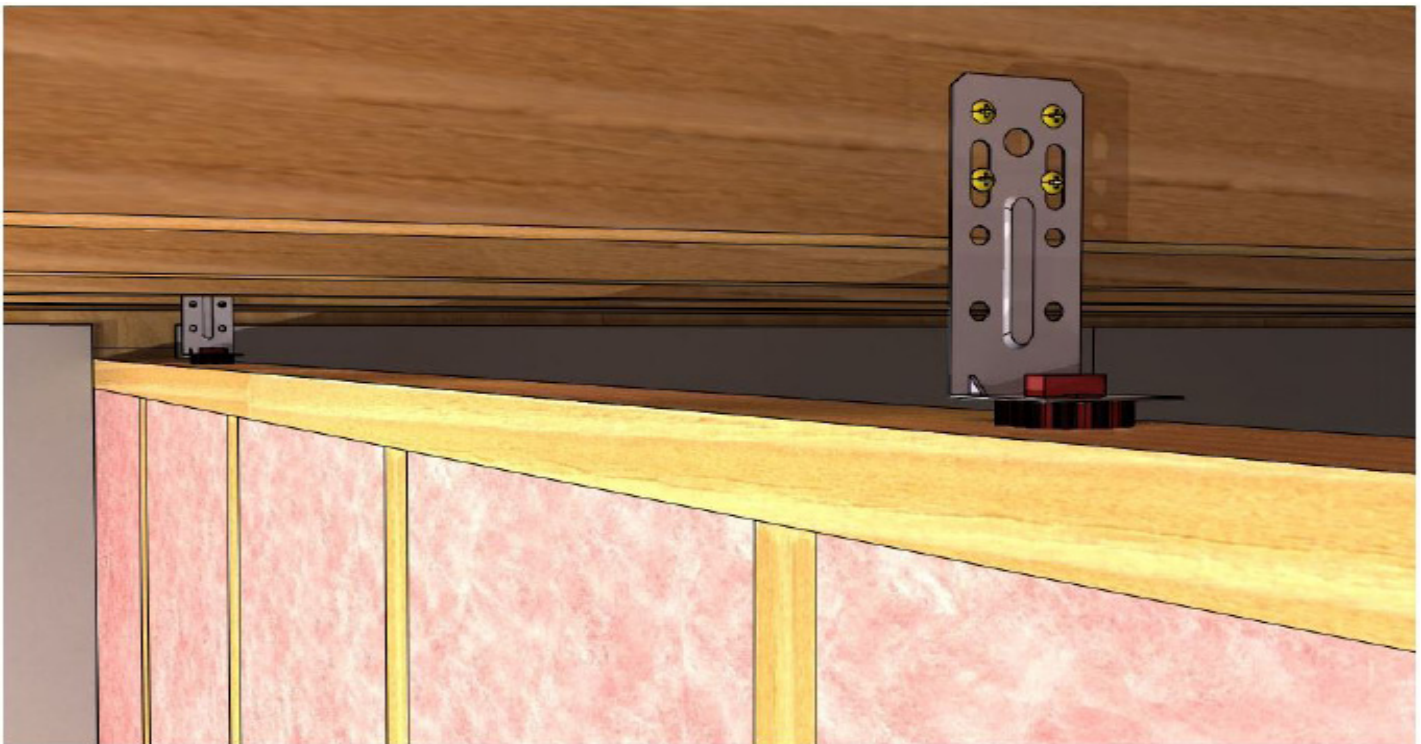

Resilmount™ Right Angle Bracket

The Resilmount™ Right Angle Bracket is engineered, acoustic resilient mounting bracket for reducing airborne vibration and structure-borne vibration in internal wall and ceiling applications. Use it to brace an acoustic wall to structure without compromising sound and vibration transmission requirements.