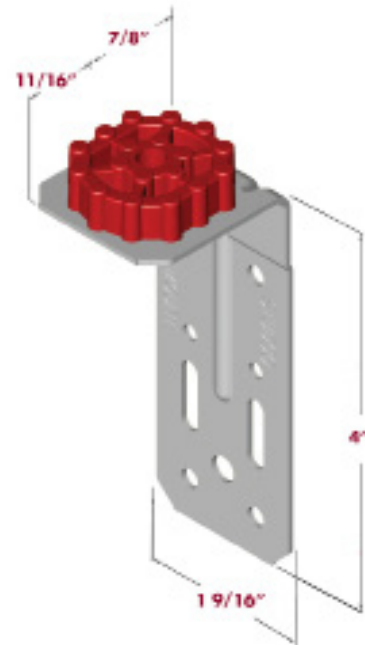

Resilmount™ Right Angle Bracket

The Resilmount™ Right Angle Bracket is engineered, acoustic resilient mounting bracket for reducing airborne vibration and structure-borne vibration in internal wall and ceiling applications. Use it to brace an acoustic wall to structure without compromising sound and vibration transmission requirements.