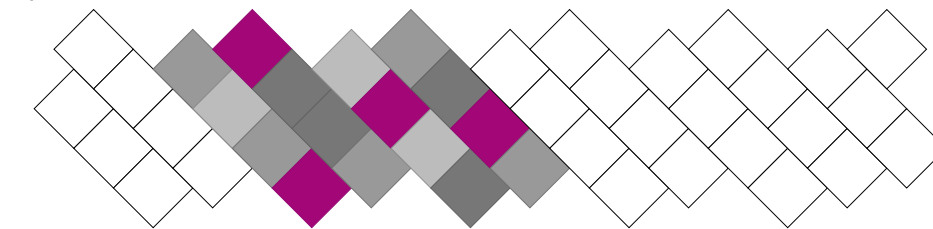

1.866.949.9269

All designs are the property of Acoustictrade and subject to copyright protection. No content may be reproduced in any form.

Pixel

Soft Sound[®] Acoustic Panel Pattern Card

pattern 002.01

Fabric Family: Anchorage Fabric Colors: * Birch, Vanilla, Sunshine

pattern 002.02

Fabric Family: Anchorage Fabric Colors: * Green Olive, Eucalyptus, Green Apple, Cumin

pattern 002.03

Fabric Family: Anchorage Fabric Colors: * Birch, Pumpkin

pattern 002.04

Fabric Family: Anchorage Fabric Colors: * Asteroid, Slate, Magenta, Wolf

pattern 002.05

Fabric Family: Anchorage Fabric Colors: * Green Apple, Eucalyptus, Fossil, Birch

pattern 002.06

Fabric Family: Anchorage Fabric Colors: * Angora, Graphite, Onyx, Henna

pattern 002.07

Fabric Family: Anchorage Fabric Colors: * Goldenrod, Pumpkin, Straw, Henna, Amber

pattern 002.08

Fabric Family: Anchorage Fabric Colors: * Midnight, Wolf, Thistle, Asteroid, Slate