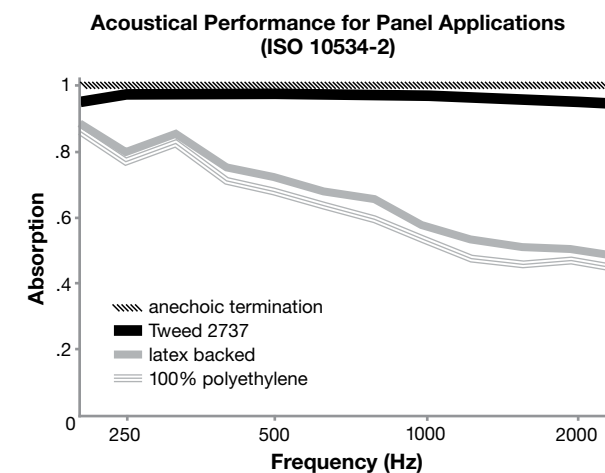

Tweed 2737

PANEL | ACOUSTIC

PANEL | ACOUSTIC

Tweed 2737

Specifications

Content	25% post-consumer recycled polyester 75% pre-consumer recycled polyester
Weight	11.7 ± 1.0 oz./lin. yd.
Width	66" min. useable
Repeat	none

Cleaning Code

Standard Care Label W-S. Clean with water based cleaning agents, foam or pure, water free solvents. Vacuuming or light brushing is recommended to prevent dust and soil buildup.

Acoustical Performance

The plot below summarizes impedance tube measurements of absorption of an anechoic termination and various fabrics in front of the anechoic termination.

NRC of anechoic termination	1.00
NRC of fabric in front of anechoic termination	.95

Performance

- Colorfastness to Light (AATCC 16.3 Option 3)
  Grade 4 min. at 40 hours
- Colorfastness to Crocking (AATCC 8)
  Grade 4 min. dry & Grade 3 min. wet
- Breaking Strength (ASTM D5034)
  225 lbf min. warp and 175 lbf min. fill
- Flammability (ASTM E84)
  Class I or A

Sustainability

- **100% recycled and recyclable**
  Terratek is a registered trademark of Duvaltex

Miscellaneous

Proudly woven in North America supporting our local communities.

Application testing of this product is recommended. Colors may vary between dye lots. This is a directional fabric.

Visit guilfordofmaine.com for samples.

This pattern is included in the underwriters laboratory panel fabric recognition program. Additional testing of this U.L. recognized component fabric is not required on approved panels from participating manufacturers.