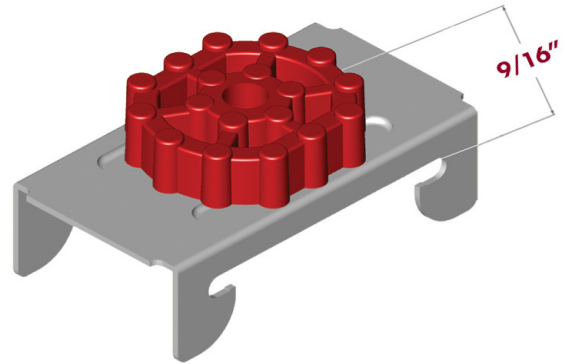

Resilmount Direct Fixing Furring Channel

The Resilmount Direct Fixing Furring Channel is designed for use with various framing designs and applications. The Resilmount Direct Fixing Furring Channel limits the connection points between the gypsum board and the structure in walls and ceilings. The Resilmount Direct Fixing Furring Channel has been acoustically tested in wall systems and adds the assurance that your projects acoustical performance will improve drastically.