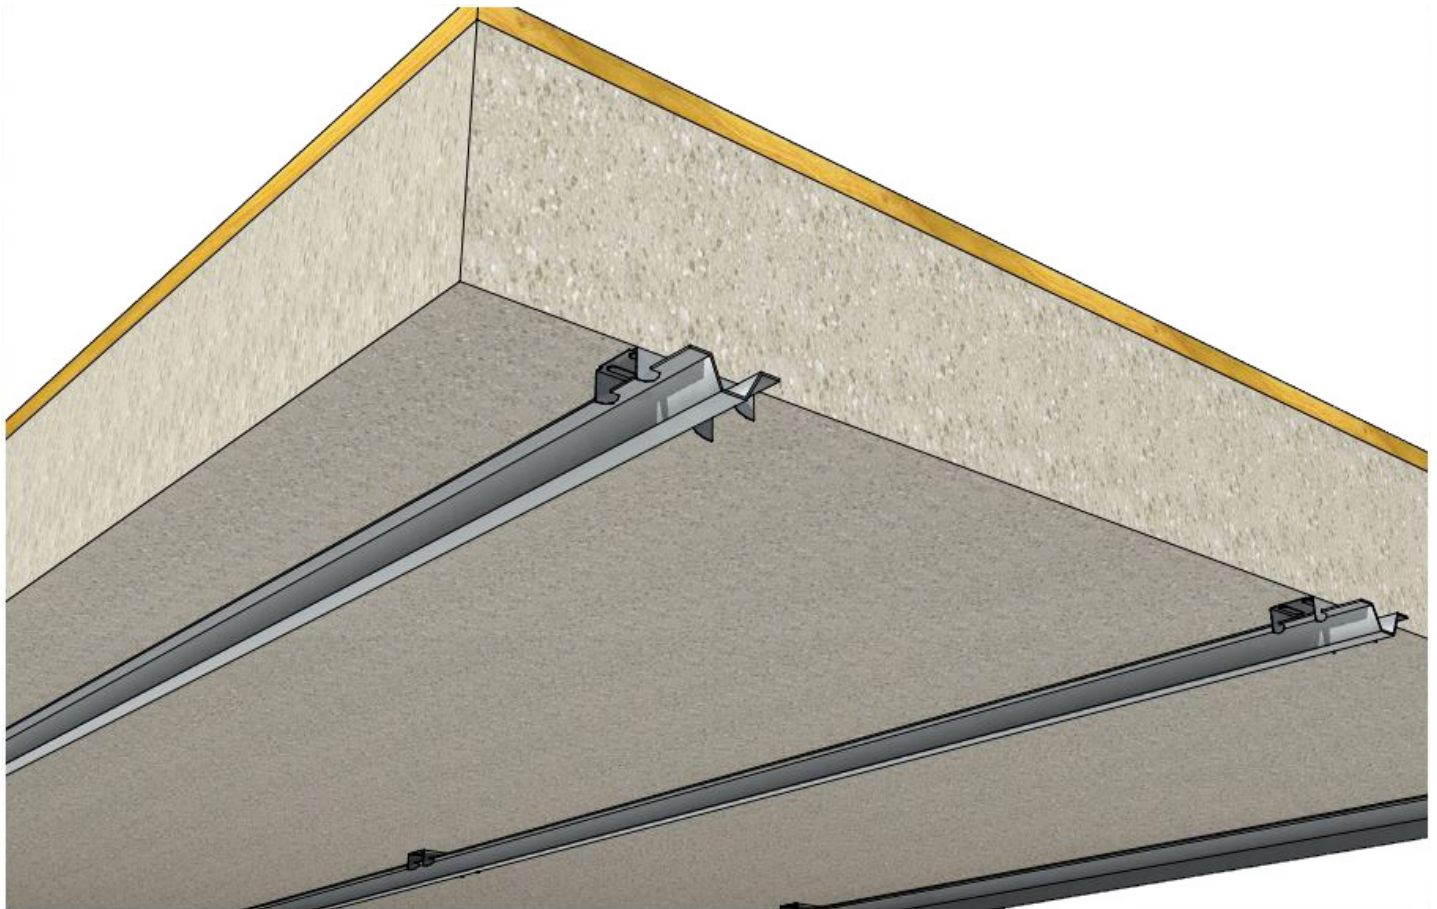

Resilmount Direct Fixing Furring Channel

The Resilmount Direct Fixing Furring Channel is designed for use with various framing designs and applications. The Resilmount Direct Fixing Furring Channel limits the connection points between the gypsum board and the structure in walls and ceilings. The Resilmount Direct Fixing Furring Channel has been acoustically tested in wall systems and adds the assurance that your projects acoustical performance will improve drastically.